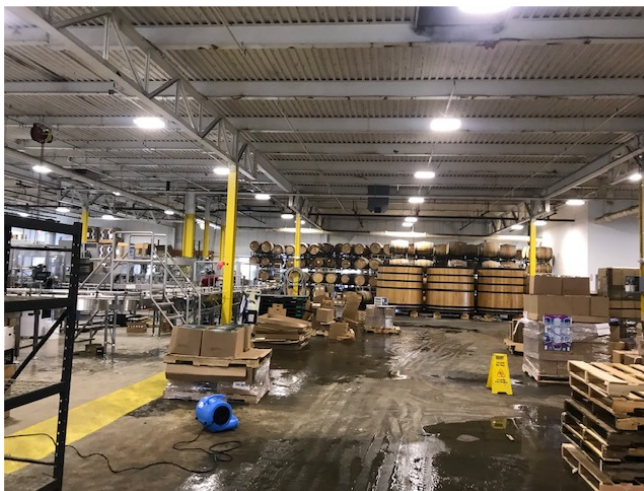

CONTEXT STUDIOS^{LLC}

Corporate/Commercial Architecture
New Designs, Space Planning, Interior Design

Corporate / Commercial Jack's Abby Brewing Framingham Ma

Context Studios LLC was the architect of record for Jack's Abby new operations of brewing along with a tasting room and restaurant seating. Over the years since it's opening, Context Studios LLC has enjoyed a continued relationship for ongoing expansions and projects for this well established local brewer of craft beers