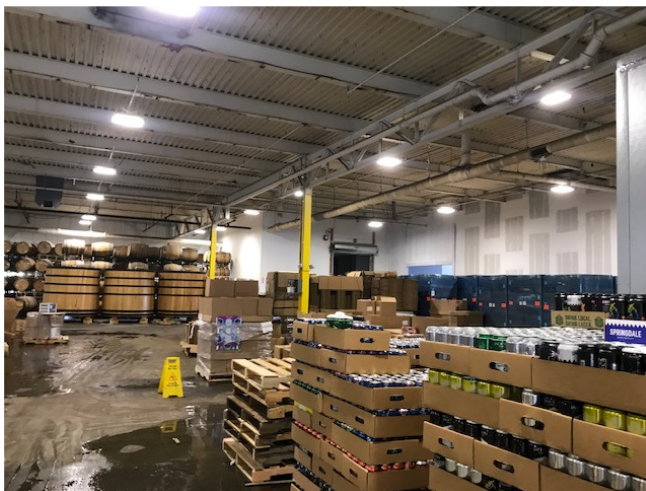

CONTEXT STUDIOS LLC

Corporate/Commercial Architecture
New Designs, Space Planning, Interior Design

Corporate / Commercial Springdale Barrel Room Framingham Ma

As an extension of the main brewery operations and formal restaurant seating, Context Studios LLC was responsible for the introduction of the Springdale Barrel Tasting Room in an adjacent building.

Member AIA, BSA, NCARB

www.context-studios.com

3 Lanes End, Framingham, MA, 01702
(508) 400 - 3284