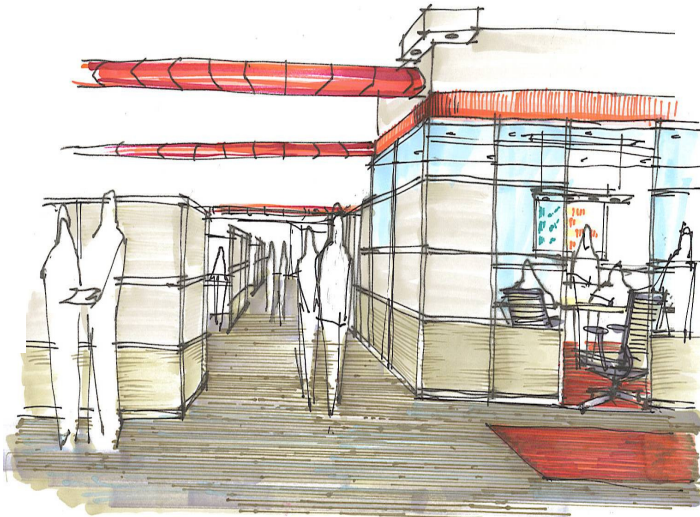

CONTEXT STUDIOS^{LLC}

Corporate/Commercial Architecture
New Designs, Space Planning, Interior Design

Edgewater Technology – Wakefield, MA *“Mini” Conference Centers*

As a response to client’s program requirement of providing semi-private conference centers that are readily recognizable and are able to be identified as occupied or vacant on a “first come – first served” basis from a distance, furniture panels extending to a soffit above were utilized to create areas in strategic locations throughout the floor plate.

When not in use, these areas, termed “minis”, exhibit a continuous ring of blue LED accent lighting in the “on” position with all other lighting “off”.

Upon being entered, an occupancy sensor switches off the accent band and turns on the interior lights along with recessed can lights at the soffit to signify the mini is in use.

More than 120 workstations and 13 minis comprise the open office areas.

www.context-studios.com