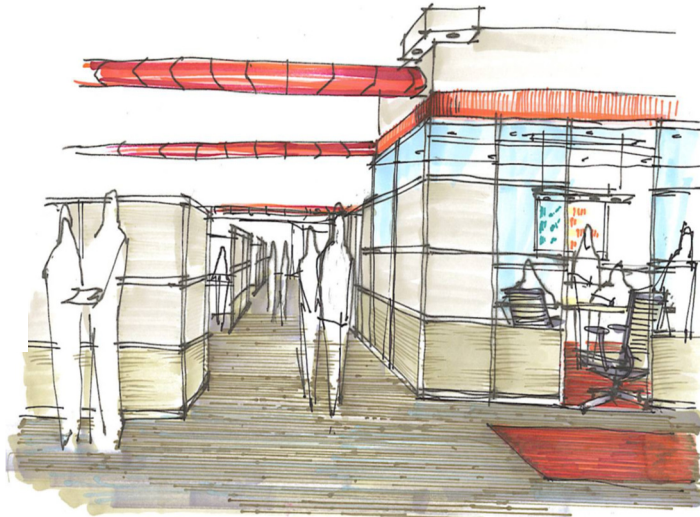

CONTEXT STUDIOS^{LLC}

Corporate/Commercial Architecture
New Designs, Space Planning, Interior Design

Edgewater Technology – Wakefield, MA

Design of a 35,000 square foot expansion of Edgewater Technologies into an adjacent original mill building to be re-purposed as a new corporate headquarters for this rapidly expanding company. Program included workstations, private offices, conference areas and a café.