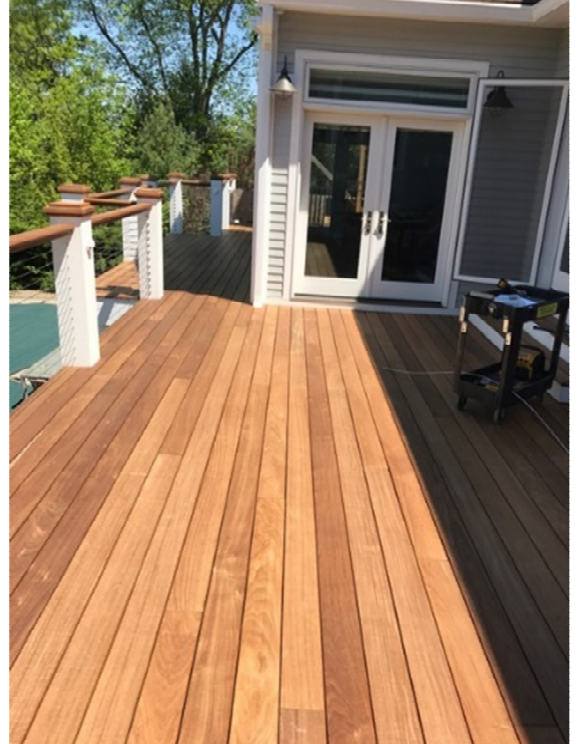

## Private Residence – Hopkinton, MA

Significant interior renovations and an extensive deck with screened porch accentuate this distinctive home. Complete reconfigurations of the master suite and most of the first floor including kitchen and two story family room culminates with a re-design of exterior deck systems.