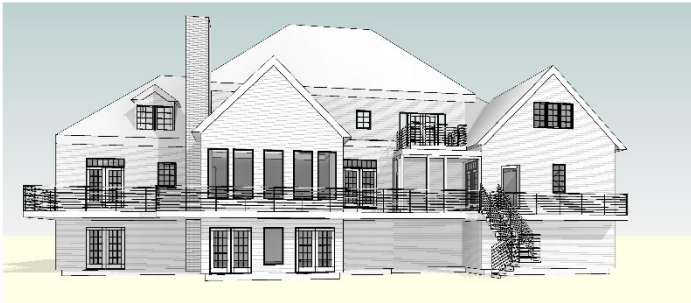

# CONTEXT STUDIOS<sup>LLC</sup>

Residential Architecture  
New Homes, Additions and Renovations

## Private Residence – Hopkinton, MA

Significant interior renovations and an extensive deck with screened porch accentuate this distinctive home. Complete reconfigurations of the master suite and most of the first floor including kitchen and two story family room culminates with a re-design of exterior deck systems.