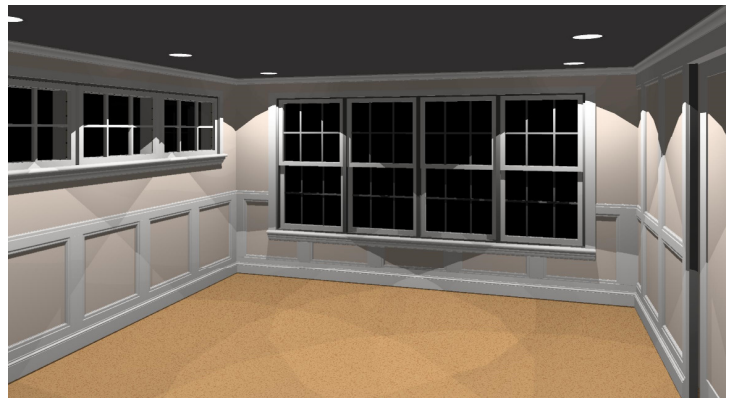

CONTEXT STUDIOS^{LLC}

Residential Architecture
New Designs, Pre-Construction

Private Residence - Lincoln, MA

www.context-studios.com

3 Lanes End, Framingham, MA, 01702
(508) 400 - 3284