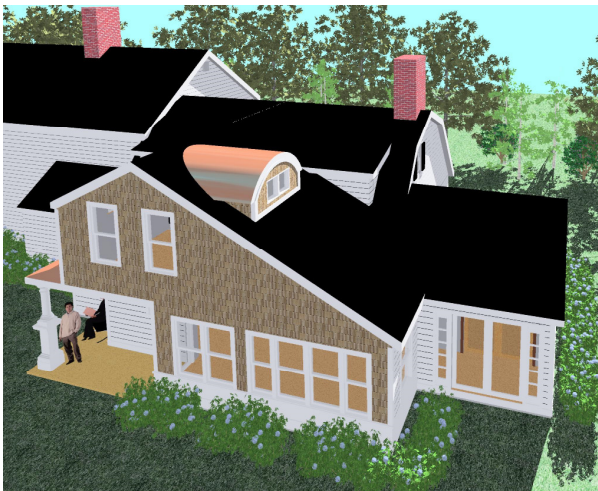

CONTEXT STUDIOS^{LLC}

Residential Architecture
New Designs, Pre-Construction

Private Residence - Lincoln, MA

www.context-studios.com

3 Lanes End, Framingham, MA, 01702
(508) 400 - 3284